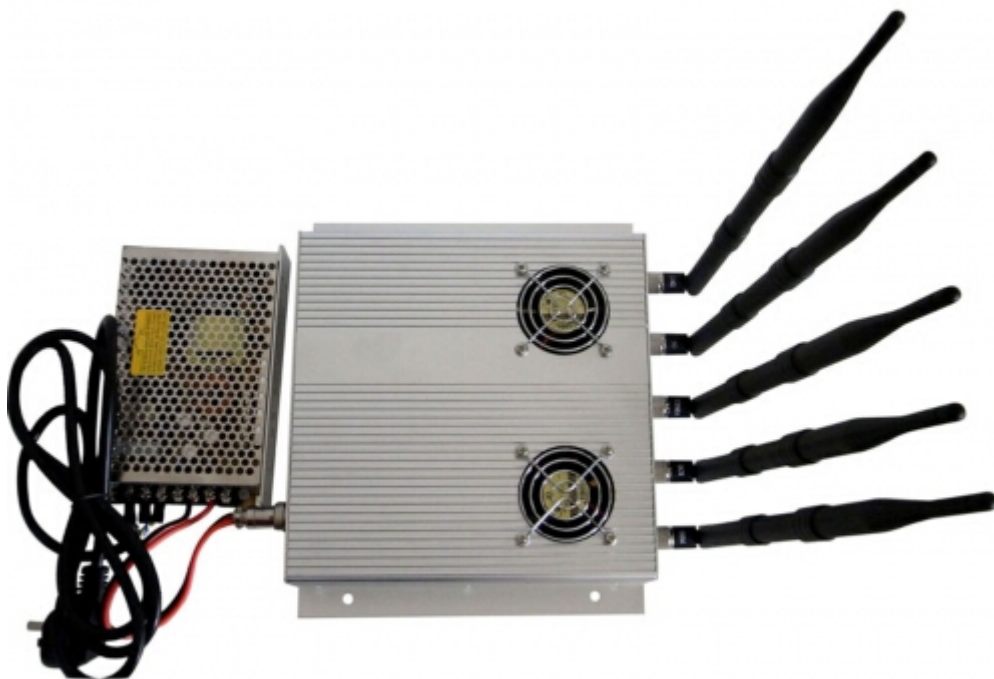

High Power 25W Cellular Phone + Wifi Jammer 60 Meters

Main Features:

25W Cell Phone Jammer, High Power Jammer, 25W Wifi Jammer, High Power Jammer with Cooling Fan

Image:

Specifications:

Device Blocked:	Cell Phone, Wifi
Signal Blocked:	GSM,CDMA,DCS,PCS,3G,Wifi
Blocked Area:	20 to 60 Meters Depending on signal strength and working environment
Jamming Frequency:	CDMA:850-894MHz 37.5dBm 15dBm/30KHz(min) GSM:935-960MHz 37.5dBm 12dBm/30KHz(min) DCS/PCS:1805-1990MHz 36.5dBm 5dBm/30KHz(min) 3G:2110-2170MHz 36.5dBm 4dBm/30KHz(min) WIFI:2400-2500MHz 33dBm 2dBm/30KHz (min)
Output Power:	25W
Power supply:	50 to 60Hz, 100 to 240V AC,with AC adapter (AC100-240V DC5V20A)
Typical Battery Life:	None

Battery:	None
Weight:	3.5KG
Dimension:	Antennas off - 210 x 50 x210mm(L x W x D)

Package Included:

- 1pc High Power 25W Cellular Phone + Wifi Jammer 60 Meters
- 1pc Power Adapter (100-240V)

[product_url:] [High Power 25W Cellular Phone + Wifi Jammer 60 Meters](#)