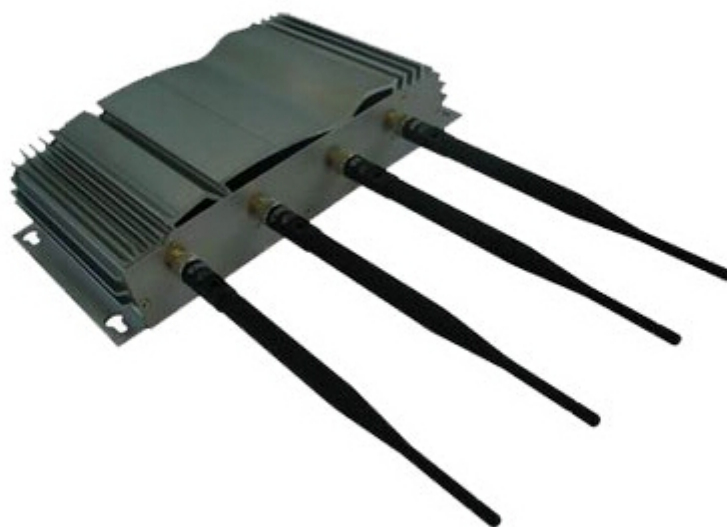

Cell Phone Signal Jammer 30 Meters Blocking Range

Main Features:

8W High Power, 10 to 30 Meters Blocking Range, Blocking CDMA,GSM,DCS,PHS,3G Signals.

Image:

Specifications:

Device Blocked:	Cell Phone
Signal Blocked:	GSM,CDMA,DCS,PHS,3G
Blocked Area:	10 to 30 Meters Depending on signal strength and working environment
Jamming Frequency:	<p>CDMA800: 850-894MHz; 33dBm; 6dBm/30KHz (min)</p> <p>GSM900: 920-960MHz; 33dBm; 5dBm/30KHz (min)</p> <p>DCS1800: 1805-1880MHz; 33dBm; 2dBm/30KHz (min)</p> <p>PHS 1900: 1895-1920MHz; 33dBm; 2dBm/30KHz (min)</p> <p>GSM1900: 1930-1990MHz; 33dBm; 2dBm/30KHz (min)</p> <p>3G: 2110-2170MHz; 33dBm; 2dBm/30KHz (min)</p>
Output Power:	8W
Power supply:	50 / 60 Hz / AC 100 ~ 240V

Typical Battery Life:	None
Battery:	None
Weight:	2KG
Dimension:	Antennas off - (L x W x D)

Package Included:

- 1pc Cell Phone Signal Jammer 30 Meters Blocking Range
- 1pc Power Adapter (100-240V)
- 1pc Car Charger