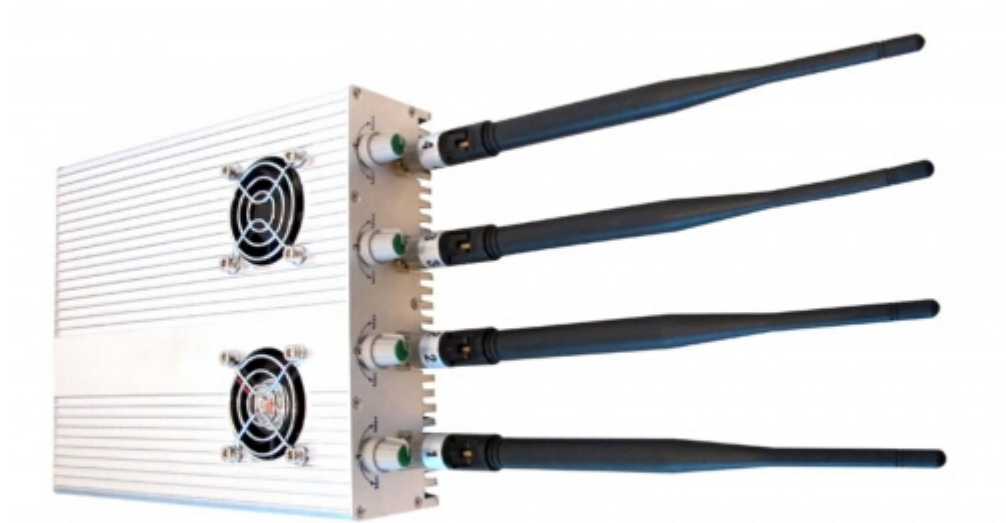

Adjustable New Cellphone Signal Jammer + GPS Signal Jammer Blocker

Main Features:

With an Adjustable Jammer of this Model, you can adjust both Cell Phone and GPS, it's easy to control any of the Cell Phone Signals or the GPS signals, you can choose the blocking range of these signals.

Image:

Specifications:

Device Blocked:	Cell Phone, GPS
Signal Blocked:	GSM,CDMA,DCS,PCS,3G,GPS
Blocked Area:	5 to 25 Meters Depending on signal strength and working environment
Jamming Frequency:	CDMA: 850-894MHz GSM: 925-960MHz DCS: 1805-1880MHz PCS/CDMA1900: 1930-1990MHz 3G:2110-2170MHz GPS (1500MHZ-1600MHZ)
Output Power:	4W
Power supply:	AC adaptor 110-250V 5VDC 8000mA

Typical Battery Life:	None
Battery:	None
Weight:	2KG
Dimension:	Antennas off - 213 x 170 x 41mm(L x W x D)

Package Included:

- 1pc Adjustable New Cellphone Signal Jammer + GPS Signal Jammer Blocker
- 1pc Power Adapter (100-240V)
- 1pc Car Charger