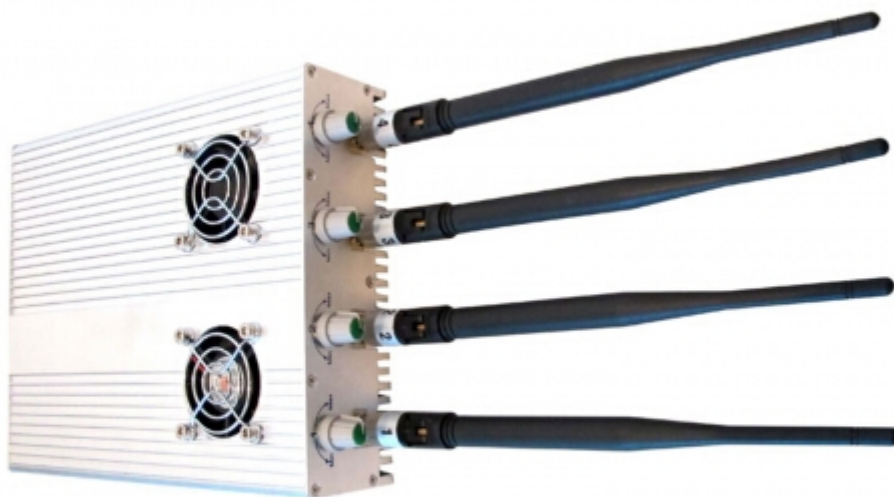

Adjustable 4W High Power Cell Phone + GPS Jammer

Main Features:

With an Adjustable Jammer of this Model, you can adjust both Cell Phone and GPS, it's easy to control any of the Cell Phone Signals or the GPS signals, you can choose the blocking range of these signals.

Image:

Specifications:

Device Blocked:	Cell Phone, GPS
Signal Blocked:	GSM,CDMA,DCS,PCS,3G,GPS
Blocked Area:	5 to 25 Meters Depending on signal strength and working environment
Jamming Frequency:	CDMA: 850-894MHz GSM: 925-960MHz DCS: 1805-1880MHz PCS/CDMA1900: 1930-1990MHz 3G:2110-2170MHz GPS (1500MHZ-1600MHZ)
Output Power:	4W
Power supply:	AC adaptor 110-250V 5VDC 8000mA

Typical Battery Life:	None
Battery:	None
Weight:	2KG
Dimension:	Antennas off - 213 x 170 x 41mm(L x W x D)

Package Included:

- 1pcAdjustable 4W High Power Cell Phone + GPS Jammer
- 1pc Power Adapter (100-240V)
- 1pc Car Charger