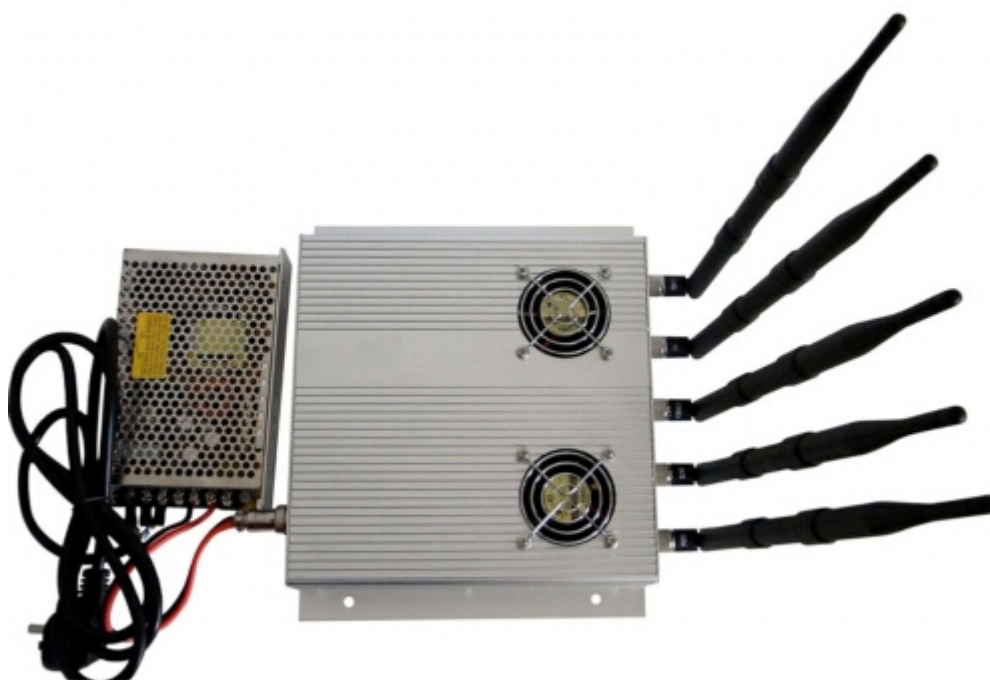

25W High Power Jammer Gsm 3g + Wifi Jammer 60 Meters

Main Features:

25W Cell Phone Jammer, High Power Jammer, 25W Wifi Jammer, High Power Jammer with Cooling Fan

Image:

Specifications:

Device Blocked:	Cell Phone, Wifi
Signal Blocked:	GSM,CDMA,DCS,PCS,3G,Wifi
Blocked Area:	20 to 60 Meters Depending on signal strength and working environment
Jamming Frequency:	CDMA:850-894MHz 37.5dBm 15dBm/30KHz(min) GSM:935-960MHz 37.5dBm 12dBm/30KHz(min) DCS/PCS:1805-1990MHz 36.5dBm 5dBm/30KHz(min) 3G:2110-2170MHz 36.5dBm 4dBm/30KHz(min) WIFI:2400-2500MHz 33dBm 2dBm/30KHz (min)
Output Power:	25W
Power supply:	50 to 60Hz, 100 to 240V AC,with AC adapter (AC100-240V DC5V20A)
Typical Battery Life:	None

Battery:	None
Weight:	3.5KG
Dimension:	Antennas off - 210 x 50 x210mm(L x W x D)

Package Included:

- 1pc 25W High Power Jammer Gsm 3g + Wifi Jammer 60 Meters
- 1pc Power Adapter (100-240V)

[product_url:] [25W High Power Jammer Gsm 3g + Wifi Jammer 60 Meters](#)