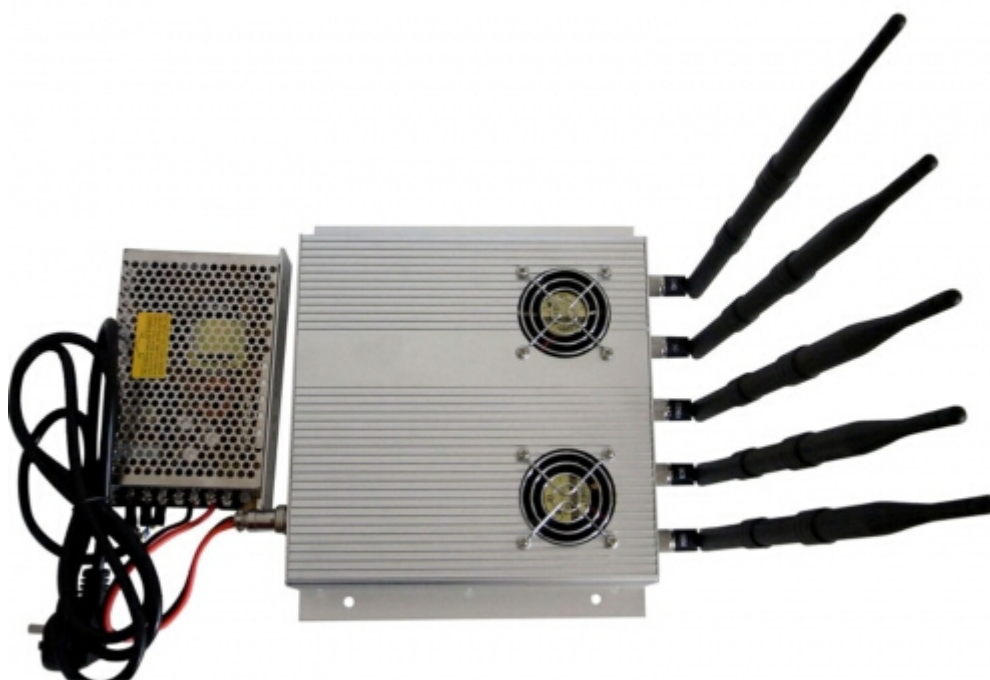

25W High Power Cell Phone & Wifi Jammer 60 M

Main Features:

25W Cell Phone Jammer, High Power Jammer, 25W Wifi Jammer, High Power Jammer with Cooling Fan

Image:

Specifications:

Device Blocked:	Cell Phone, Wifi
Signal Blocked:	GSM,CDMA,DCS,PCS,3G,Wifi
Blocked Area:	20 to 60 Meters Depending on signal strength and working environment
Jamming Frequency:	CDMA:850-894MHz 37.5dBm 15dBm/30KHz(min) GSM:935-960MHz 37.5dBm 12dBm/30KHz(min) DCS/PCS:1805-1990MHz 36.5dBm 5dBm/30KHz(min) 3G:2110-2170MHz 36.5dBm 4dBm/30KHz(min) WIFI:2400-2500MHz 33dBm 2dBm/30KHz (min)
Output Power:	25W
Power supply:	50 to 60Hz, 100 to 240V AC,with AC adapter (AC100-240V DC5V20A)
Typical Battery Life:	None

Battery:	None
Weight:	3.5KG
Dimension:	Antennas off - 210 x 50 x210mm(L x W x D)

Package Included:

- 1pc 25W High Power Cell Phone & Wifi Jammer 60 M
- 1pc Power Adapter (100-240V)

[product_url:] [25W High Power Cell Phone & Wifi Jammer 60 M](#)