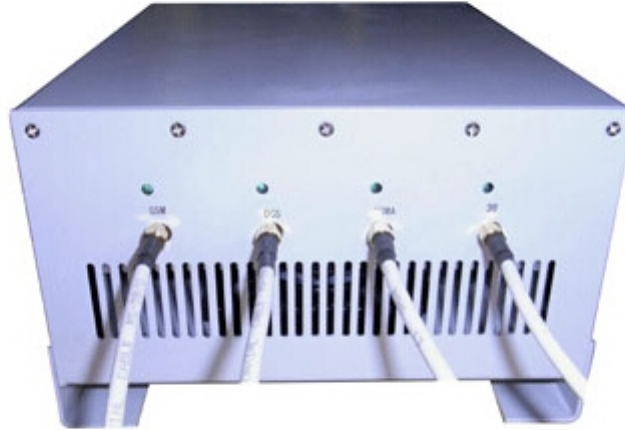

Specifications:

Device Blocked:	Cell Phone
Signal Blocked:	GSM,CDMA,DCS,PCS,3G
Blocked Area:	10 to 60 Meters Depending on signal strength and working environment
Jamming Frequency:	CDMA 850-894MHz GSM 925-960MHz DCS 1805-1880MHz PCS 1920-1990MHz 3G 2110-2170MHz
Output Power:	20W
Power supply:	50 to 60Hz, 100 to 240V AC ,DC5V/20A