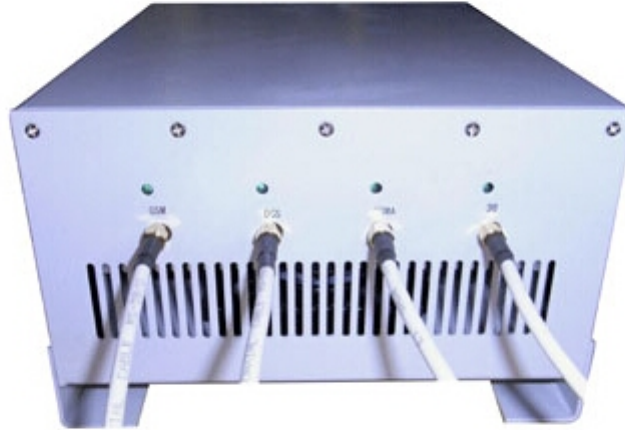

20W 3G 2G Cellular Phone Jammer with Remote Control 60 Meters

Main Features:

20W Cell Phone Jammer, High Power 20W Cell Phone Jammer, 20W Jammer with Remote Control

Image:

Specifications:

Device Blocked:	Cell Phone
Signal Blocked:	GSM,CDMA,DCS,PCS,3G
Blocked Area:	10 to 60 Meters Depending on signal strength and working environment
Jamming Frequency:	CDMA 850-894MHz GSM 925-960MHz DCS 1805-1880MHz PCS 1920-1990MHz 3G 2110-2170MHz
Output Power:	20W
Power supply:	50 to 60Hz, 100 to 240V AC ,DC5V/20A

Typical Battery Life:	None
Battery:	None
Weight:	8.5KG
Dimension:	Antennas off - 285 x 255 x 140mm(L x W x D)

Package Included:

- 1pc 20W 3G 2G Cellular Phone Jammer with Remote Control 60 Meters
- 1pc Power Adapter (100-240V)

[product_url:] [20W 3G 2G Cellular Phone Jammer with Remote Control 60 Meters](#)

[pdf_url:] http://www.bluzzin.net/20W3G2GCellularPhoneJammerwithRemoteControl60Meters301_105.pdf