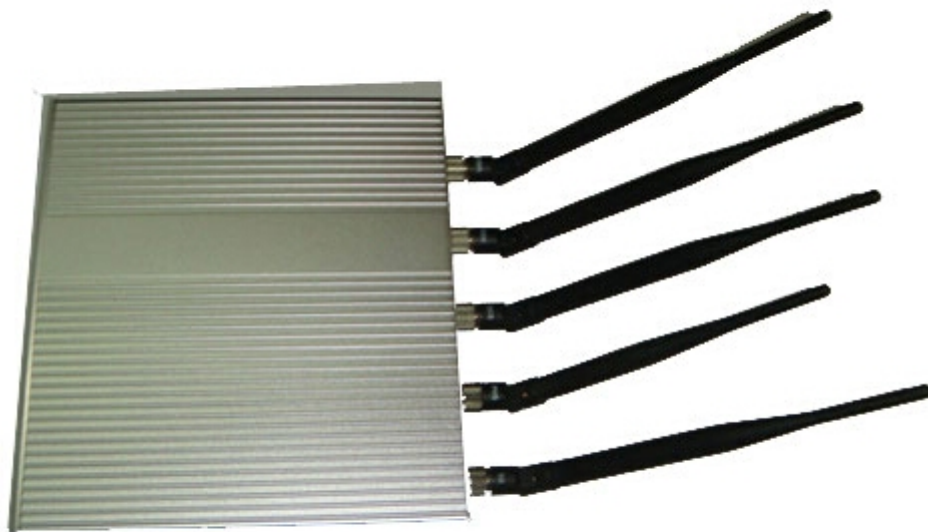

## 12.5W Remote Control 3G Mobile Phone Blocker

### Main Features:

Cellular Phone Jammer, Cellular Signal Jammer with remote control

### Image:

**Specifications:**

<b>Device Blocked:</b>	Cellular
<b>Signal Blocked:</b>	GSM,CDMA,DCS,PCS,3G
<b>Blocked Area:</b>	40 Meters Depending on signal strength and working environment
<b>Jamming Frequency:</b>	CDMA 851-894MHz 35dBm 8dBm/30KHz (min) GSM 925-960MHz 35dBm 6dBm/30KHz (min) DCS 1805-1880MHz 33dBm 3dBm/30KHz (min) PCS 1930-1990MHz 33dBm 3dBm/30KHz (min) 3G 2110-2170MHz 33dBm 3dBm/30KHz (min)
<b>Output Power:</b>	12.5W
<b>Power supply:</b>	AC110-220V±10% / DC5V 45-55Hz
<b>Typical Battery Life:</b>	None

<b>Battery:</b>	None
<b>Weight:</b>	3KG
<b>Dimension:</b>	Antennas off - 21*20*5cm(L x W x D)

**Package Included:**

- 1pc 12.5W Remote Control 3G Mobile Phone Blocker
- 1pc Power Adapter (100-240V)

[product\_url:] [12.5W Remote Control 3G Mobile Phone Blocker](#)