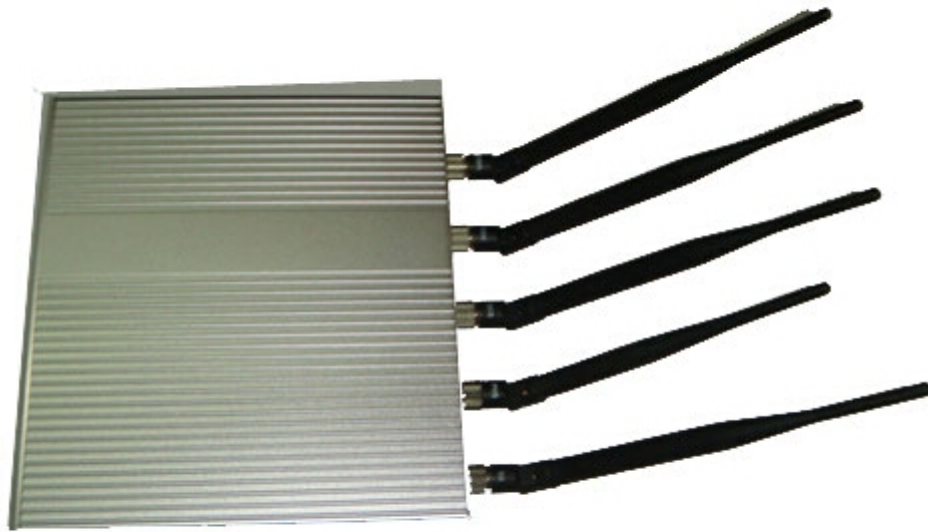

12.5W Remote Control 3G Cell Phone Blocker Jammer

Main Features:

Cellular Phone Jammer, Cellular Signal Jammer with remote control

Image:

Specifications:

Device Blocked:	Cellular
Signal Blocked:	GSM,CDMA,DCS,PCS,3G
Blocked Area:	40 Meters Depending on signal strength and working environment
Jamming Frequency:	CDMA 851-894MHz 35dBm 8dBm/30KHz (min) GSM 925-960MHz 35dBm 6dBm/30KHz (min) DCS 1805-1880MHz 33dBm 3dBm/30KHz (min) PCS 1930-1990MHz 33dBm 3dBm/30KHz (min) 3G 2110-2170MHz 33dBm 3dBm/30KHz (min)
Output Power:	12.5W
Power supply:	AC110-220V±10% / DC5V 45-55Hz
Typical Battery Life:	None

Battery:	None
Weight:	3KG
Dimension:	Antennas off - 21*20*5cm(L x W x D)

Package Included:

- 1pc 12.5W Remote Control 3G Cell Phone Blocker Jammer
- 1pc Power Adapter (100-240V)

[product_url:] [12.5W Remote Control 3G Cell Phone Blocker Jammer](#)